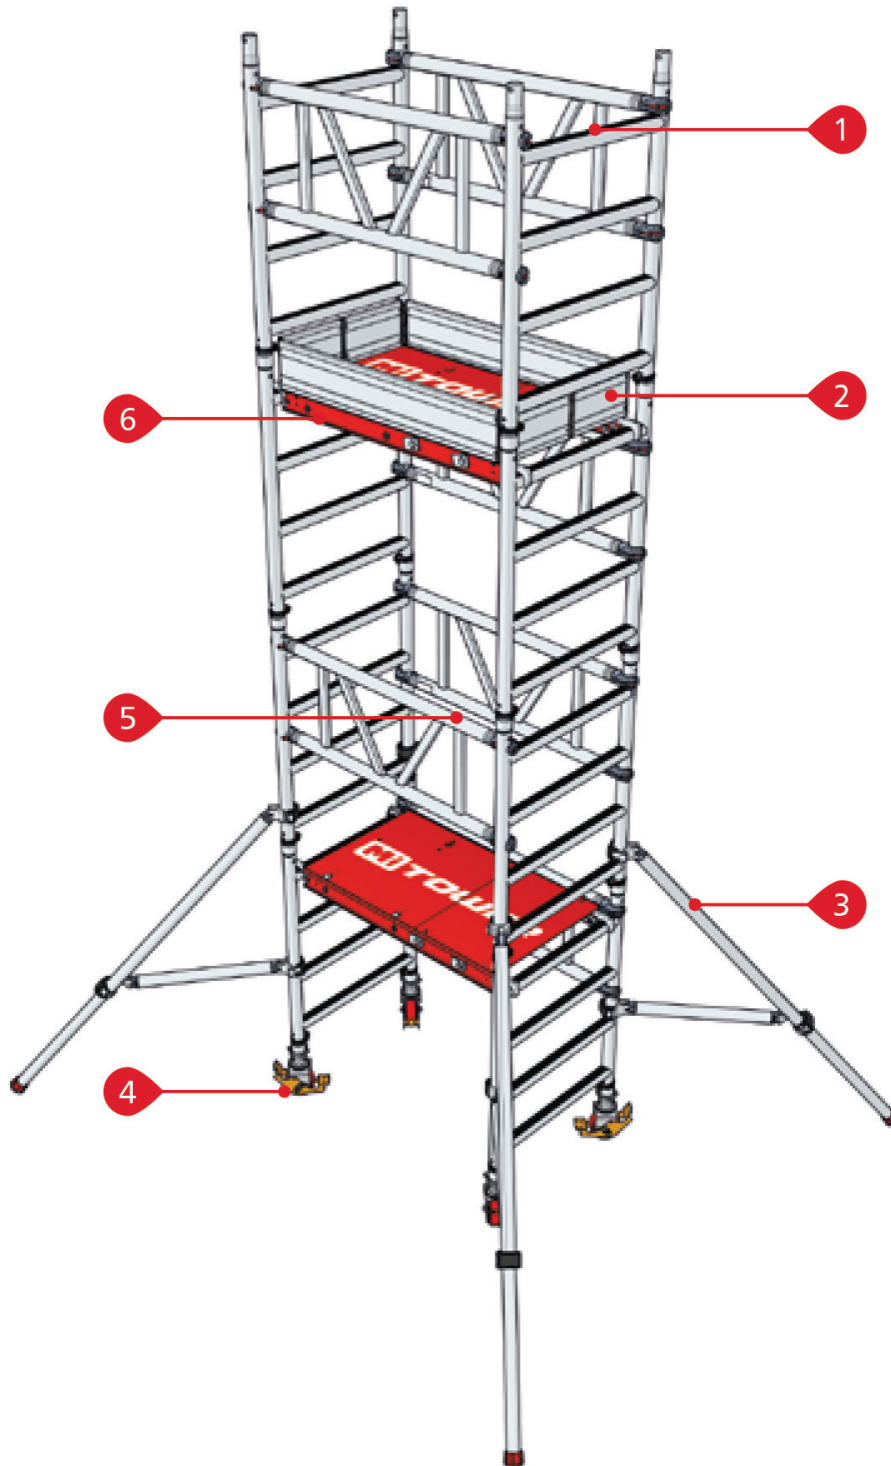

KNOW YOUR MITOWER

PARTS LISTING

1	4 RUNG FRAME	4	ADJUSTABLE LEG AND CASTOR
2	TOE BOARD	5	GUARDRAIL BRACE PANEL
3	TELESCOPIC STABILISER	6	HATCH PLATFORM